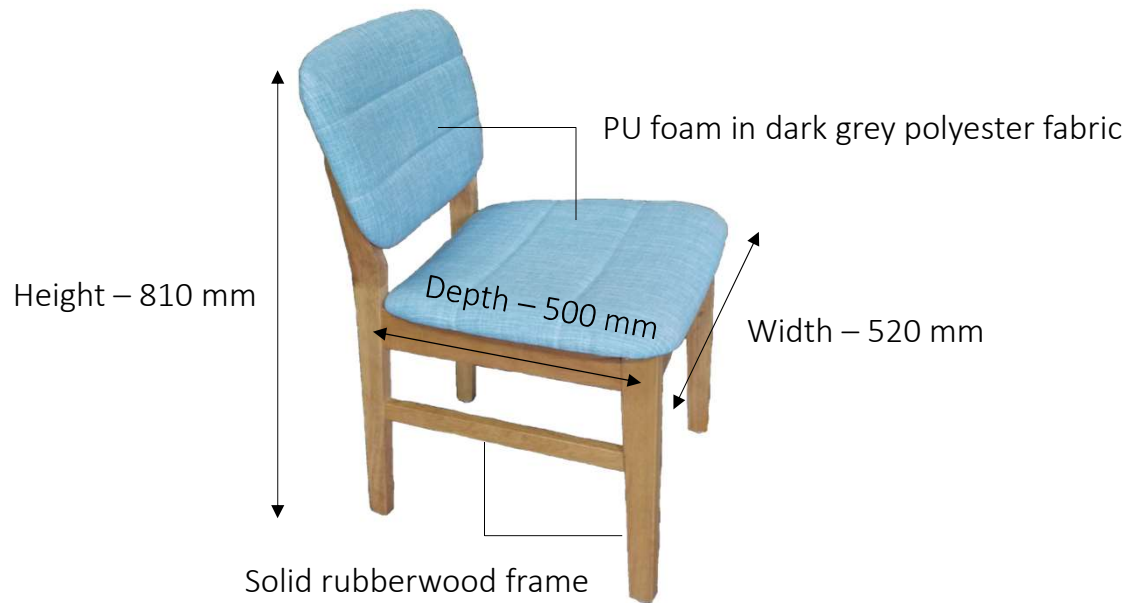

Material Specifications

Back & Seat Material – PU foam in dark grey polyester fabric
Leg & back frame – Solid rubberwood

Dimensions

Chair Width – 520 mm
Chair Depth – 500 mm
Chair Height – 810 mm

Contact details