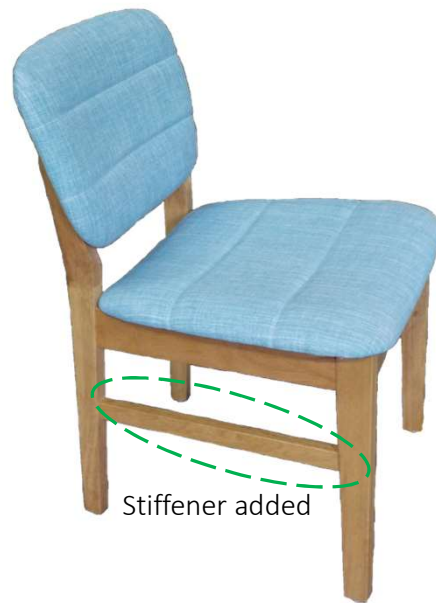

56101522SD03995 Dining Chair

The dining chairs are a pair of classic designed sturdy rubberwood framed chairs. The walnut colour of the frame along with the dark grey fabric upholstery of the chairs makes for an attractive & elegant aesthetic. These chairs are designed for great comfort with the wide seat & the gently inclined back. Easy to pair with any wooden table, these chairs are a perfect combination of simplicity & functionality

Modification done in Chair

Existing Chair Design

Modified Chair Design

Issue observed :

Opening of leg joinery in usage of product

Action taken :

To avoid the joint opening issue, an additional reinforcement is added between legs in the form of stiffener between the front and back leg which will strengthen the frame structure thus avoiding joint opening issue

Material Specifications

Back & Seat Material – PU foam in dark grey polyester fabric
Leg & back frame – Solid rubberwood

Dimensions

Chair Width – 520 mm
Chair Depth – 500 mm
Chair Height – 810 mm

Contact details